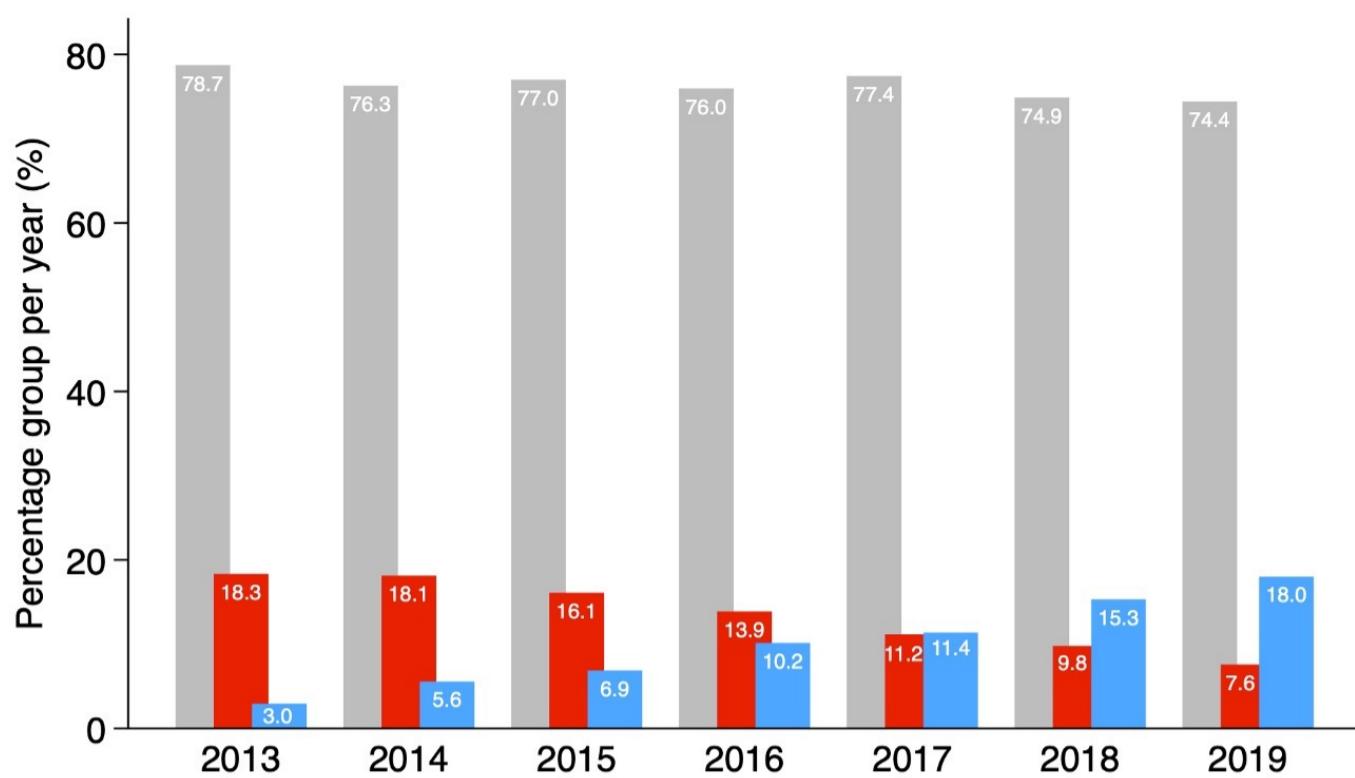

A Combined data from Switzerland and Norway

B Switzerland

C Norway

Legend: No OACs (grey), VKAs (red), DOACs (blue)