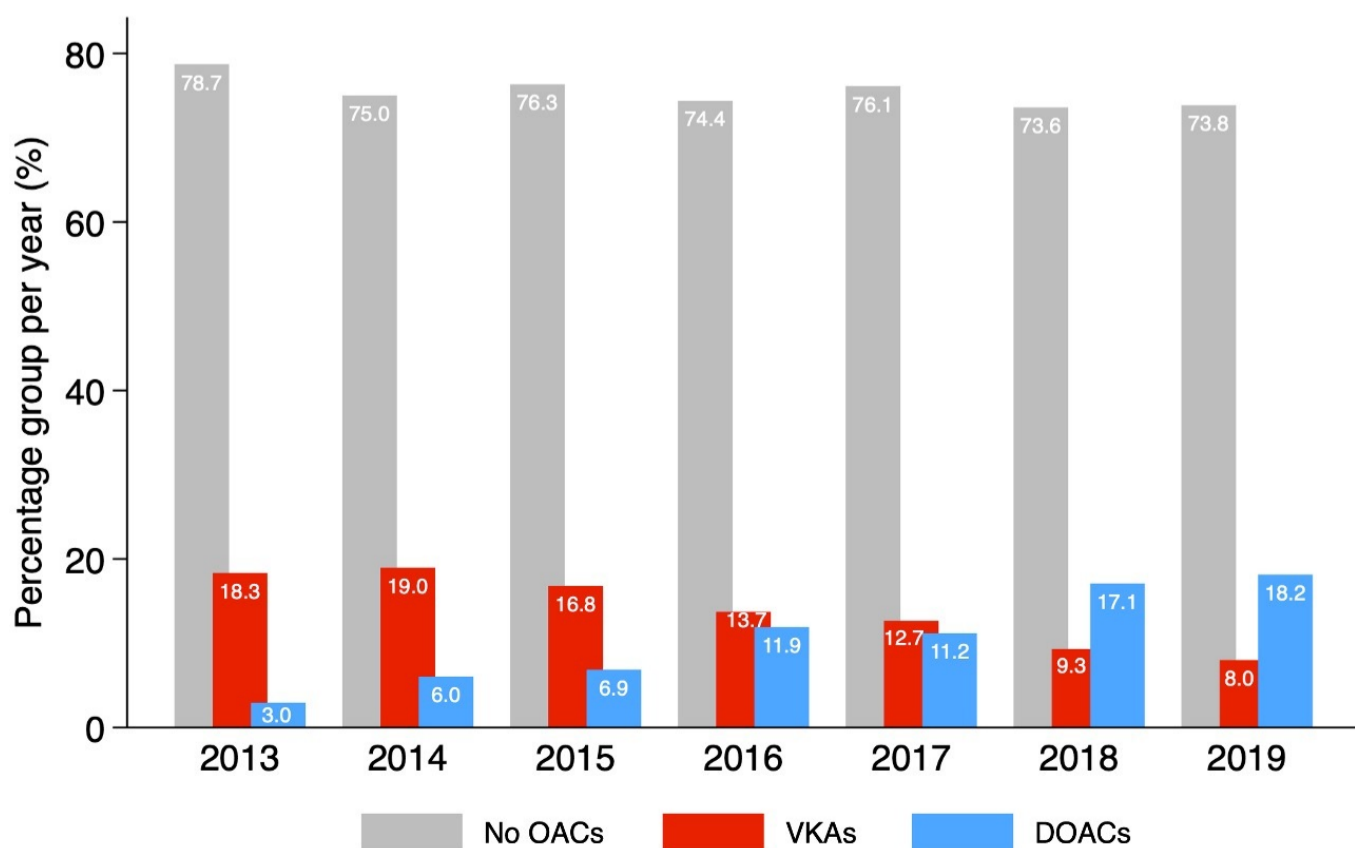

A Combined data from Switzerland and Norway

B Switzerland

C Norway

Legend: No OACs (grey), VKAs (red), DOACs (blue)