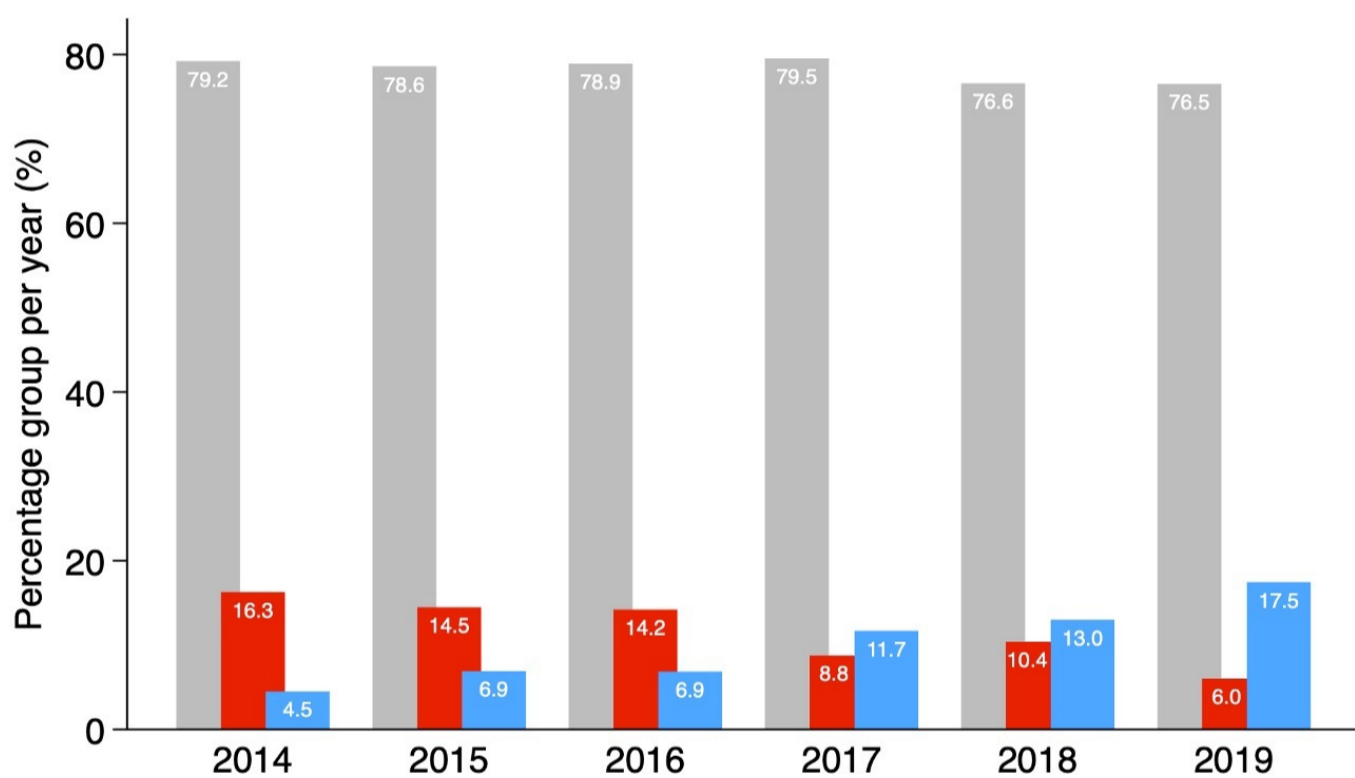

A Combined data from Switzerland and Norway

B Switzerland

C Norway

Legend: No OACs (grey), VKAs (red), DOACs (blue)